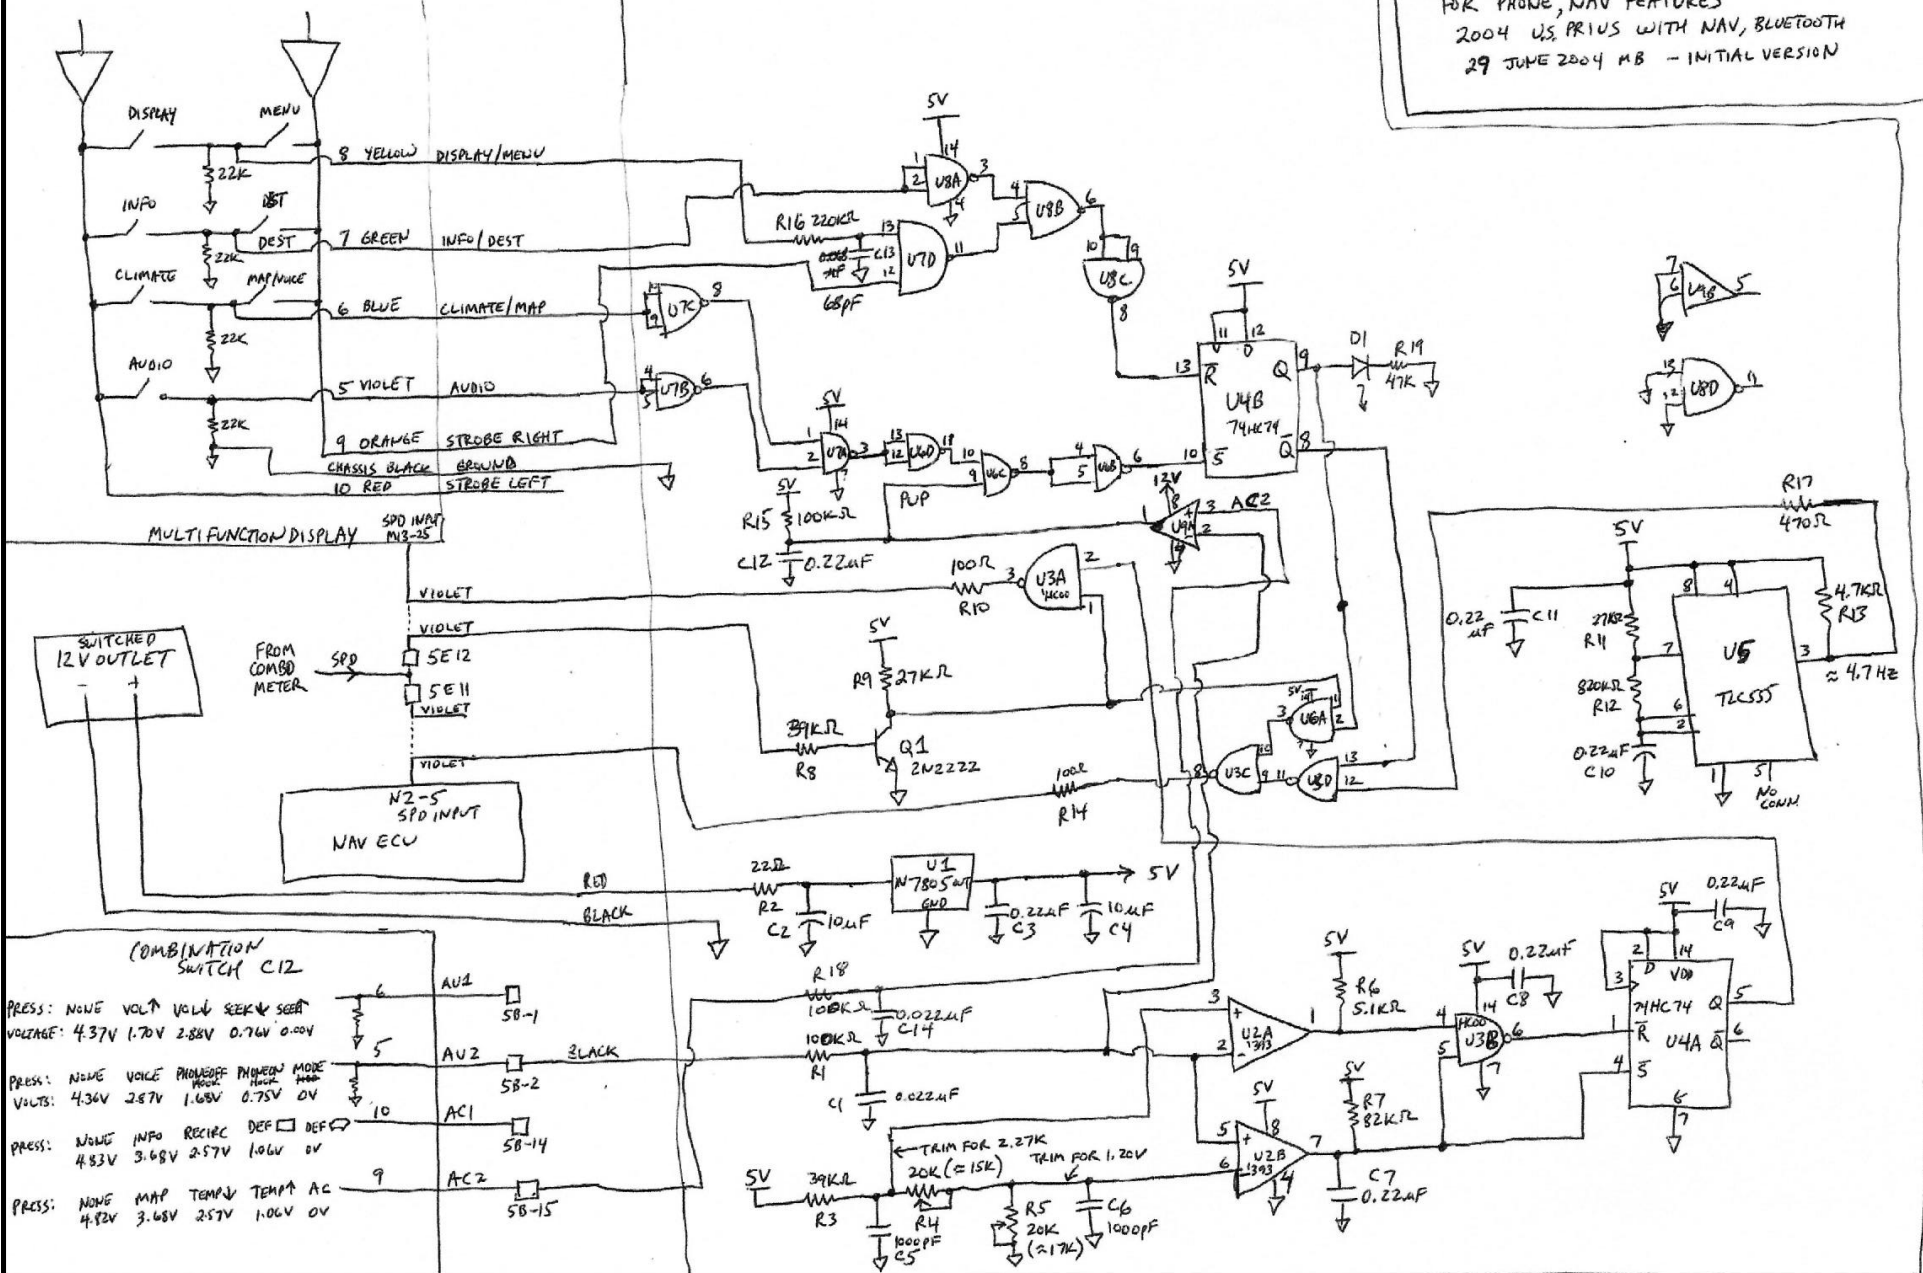

AUTO DEFEAT OF SPEED LOCKOUTS
 FOR PHONE, NAV FEATURES
 2004 US PRIUS WITH NAV, BLUETOOTH
 29 JUNE 2004 MB - INITIAL VERSION

COMBINATION SWITCH C12

PRESS:	NONE	VOLT	VOLD	SEEK	SEEB
VOLTS:	4.37V	1.70V	2.88V	0.76V	0.00V
PRESS:	NONE	VOICE	PHONE	PHONE	MORE
VOLTS:	4.36V	2.87V	1.68V	0.75V	0V
PRESS:	NONE	INFO	RECIRC	DEF	DEF
VOLTS:	4.83V	3.68V	2.57V	1.06V	0V
PRESS:	NONE	MAP	TEMP	TEMP	AC
VOLTS:	4.82V	3.68V	2.57V	1.06V	0V